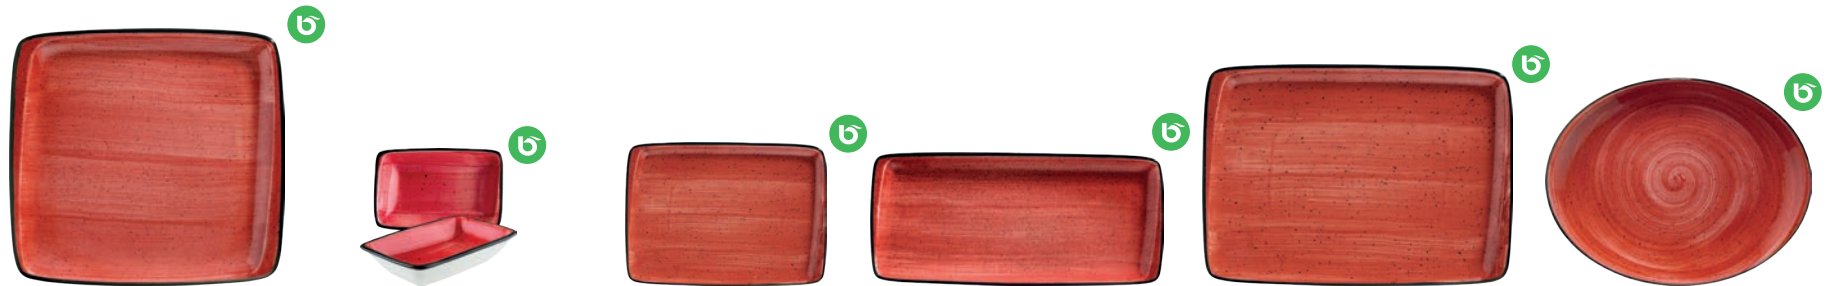

Bestellnummer / Order No.	APSMOV41KR	APSMOV16DKY	APSMOV26DT	APSMOV35DT	APSMOV41DT	APSMOV310V
Bezeichnung / Name	Aura Passion Moove Platte / Plate 32 x 30cm	Aura Passion Moove Rechteckschale / Rectangular dish 16 x 9cm	Aura Passion Moove Platte / Plate 23 x 16cm	Aura Passion Moove Platte / Plate 34 x 16cm	Aura Passion Moove Platte / Plate 36 x 25cm	Aura Passion Moove Platte oval / Oval plate 31 x 24cm
Barcode (Stück / Item)	8 697700 027035	8 697700 030547	8 697700 015414	8 697700 026977	8 697700 026984	8 697700 027059
Barcode (VE / SU)	86 977000 270354	86 977000 305476	86 977000 154142	86 977000 269778	86 977000 269846	86 977000 270590
cl max.		20cl				
↔	320 x 305mm	150 x 98mm	234 x 165mm	340 x 158mm	360 x 254mm	310 x 240mm
↑↓	25mm	30mm	20mm	25mm	25mm	30mm
net./brt. net./gross	1.375g / 1.425g	244g / 248g	515g / 532g	792g / 832g	1.221g / 1.273g	834g / 863g
	6 / 348	12 / 2.412	12 / 1.260	12 / 696	6 / 432	6 / 582
Stückpreis / PPI	38,62€	14,39€	22,17€	30,59€	42,93€	18,67€